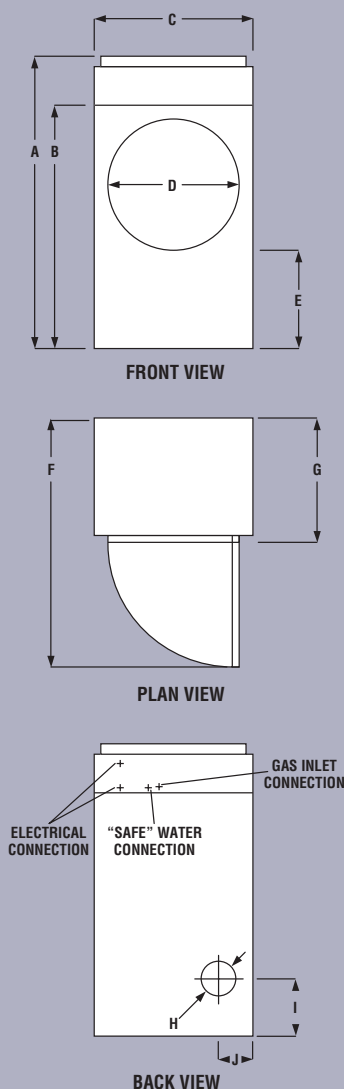

FOR YOUR CUSTOMERS:

- 75-Lb. Capacity
- Fast, Efficient Drying
- Dries Large Loads And Big, Bulky Items
- Extra-Large Door Opening
- Microprocessor Controls

FOR YOUR OPERATION:

- Fits Through A 36" Door
- Programmable Controls
- Easy-To-Change Cycle Times, Temperatures And Prices
- Easy-Clean Lint Filter

**75-LB. EZFit™
DRYER FITS THROUGH A 36" DOOR.**

LAUNDRY SOLUTIONS YOU CAN **DEPEND ON.**

CLP689

Multi-Load Dryer — MICROPROCESSOR COIN-DROP

Multi-Load Dryer	
DRYER SPECIFICATIONS	
MODEL	MDG76PC
MOTOR	
Drive motor — HP (kw)	1 (.746)
Voltage/breaker size: 120 volts/1 PH — amps	20
Airflow — cfm (cmm)	1,200 (34)
Heat input — BTU/hr. (kcal/hr.)	204,000 (51,408)
Gas inlet — in. (cm)	¾ (1.9)
CAPACITY	
Tumbler capacity — lbs. (kg)	75 (34)
Tumbler capacity — cu. ft. (cu. m)	22.4 (.634)
Tumbler depth — in. (cm)	24¾ (63.2)
Tumbler diameter — in. (cm)	44½ (113)
COLORS	
White	•
Stainless Steel	•
APPROXIMATE WEIGHT	
Crated — lbs. (kg)	892 (405)
Uncrated — lbs. (kg)	842 (382)
DIMENSIONS	
A) Overall height — in. (cm)	84½ (214.6)
B) Height with top removed for ease of installation — in. (cm)	70¾ (178.8)
C) Width — in. (cm)	46 (116.8)
D) Door opening — in. (cm)	31¾ (79.7)
E) Floor to bottom of door — in. (cm)	28¾ (72.1)
F) Depth with door open 90° — in. (cm)	72 (182.9)
G) Depth including handle — in. (cm)	36 (91.4)
H) Exhaust diameter — in. (cm)	10 (25.4)
I) Floor to exhaust outlet center — in. (cm)	16¾ (42.5)
J) Side to exhaust outlet center — in. (cm)	10 (25.4)
See specific instructions for proper installation. Because of continuous product improvement, Maytag reserves the right to change specifications without notice.	
<div style="display: flex; justify-content: space-between; align-items: center;"> <div style="border: 1px solid black; padding: 2px;">NEW YORK CITY M.E.A.</div> <div style="text-align: center;">  C US </div> </div>	